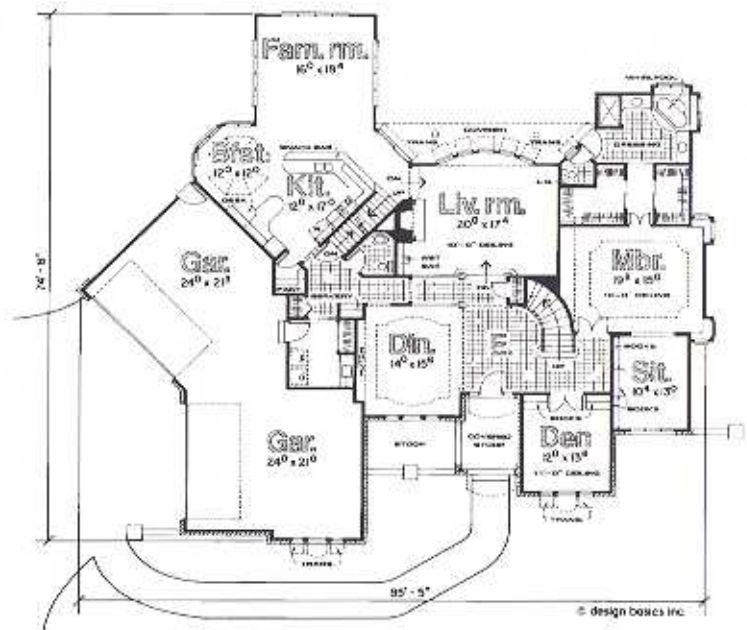

2733 Fairchild

DBI
Home Builders

Droese Builders Incorporated

577 Oak Hollow Road
Crystal Lake, IL 60014

Email droese@dbihomebuilders.com

Off (815) 455-7141

Fax (815) 455-7142

Main 2813 Sq. Ft.

Second 1091 Sq. Ft.

Total 3904 Sq. Ft.

Elevations and Floor Plans may vary.