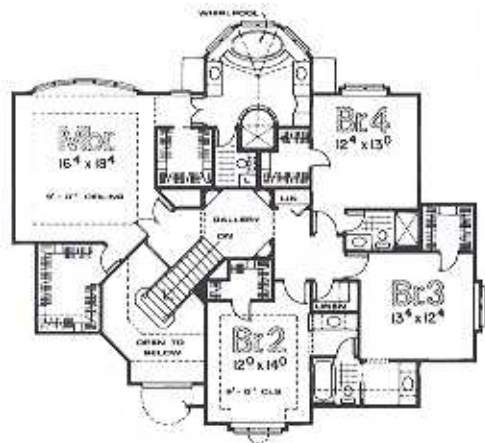

2318 Rockford

DBI
Home Builders

Droese Builders Incorporated

577 Oak Hollow Road
Crystal Lake, IL 60014

Email droese@dbihomebuilders.com

Off (815) 455-7141

Fax (815) 455-7142

Main	1871 Sq. Ft.
Second	1677 Sq. Ft.
Total	3548 Sq. Ft.

Elevations and Floor Plans may vary.